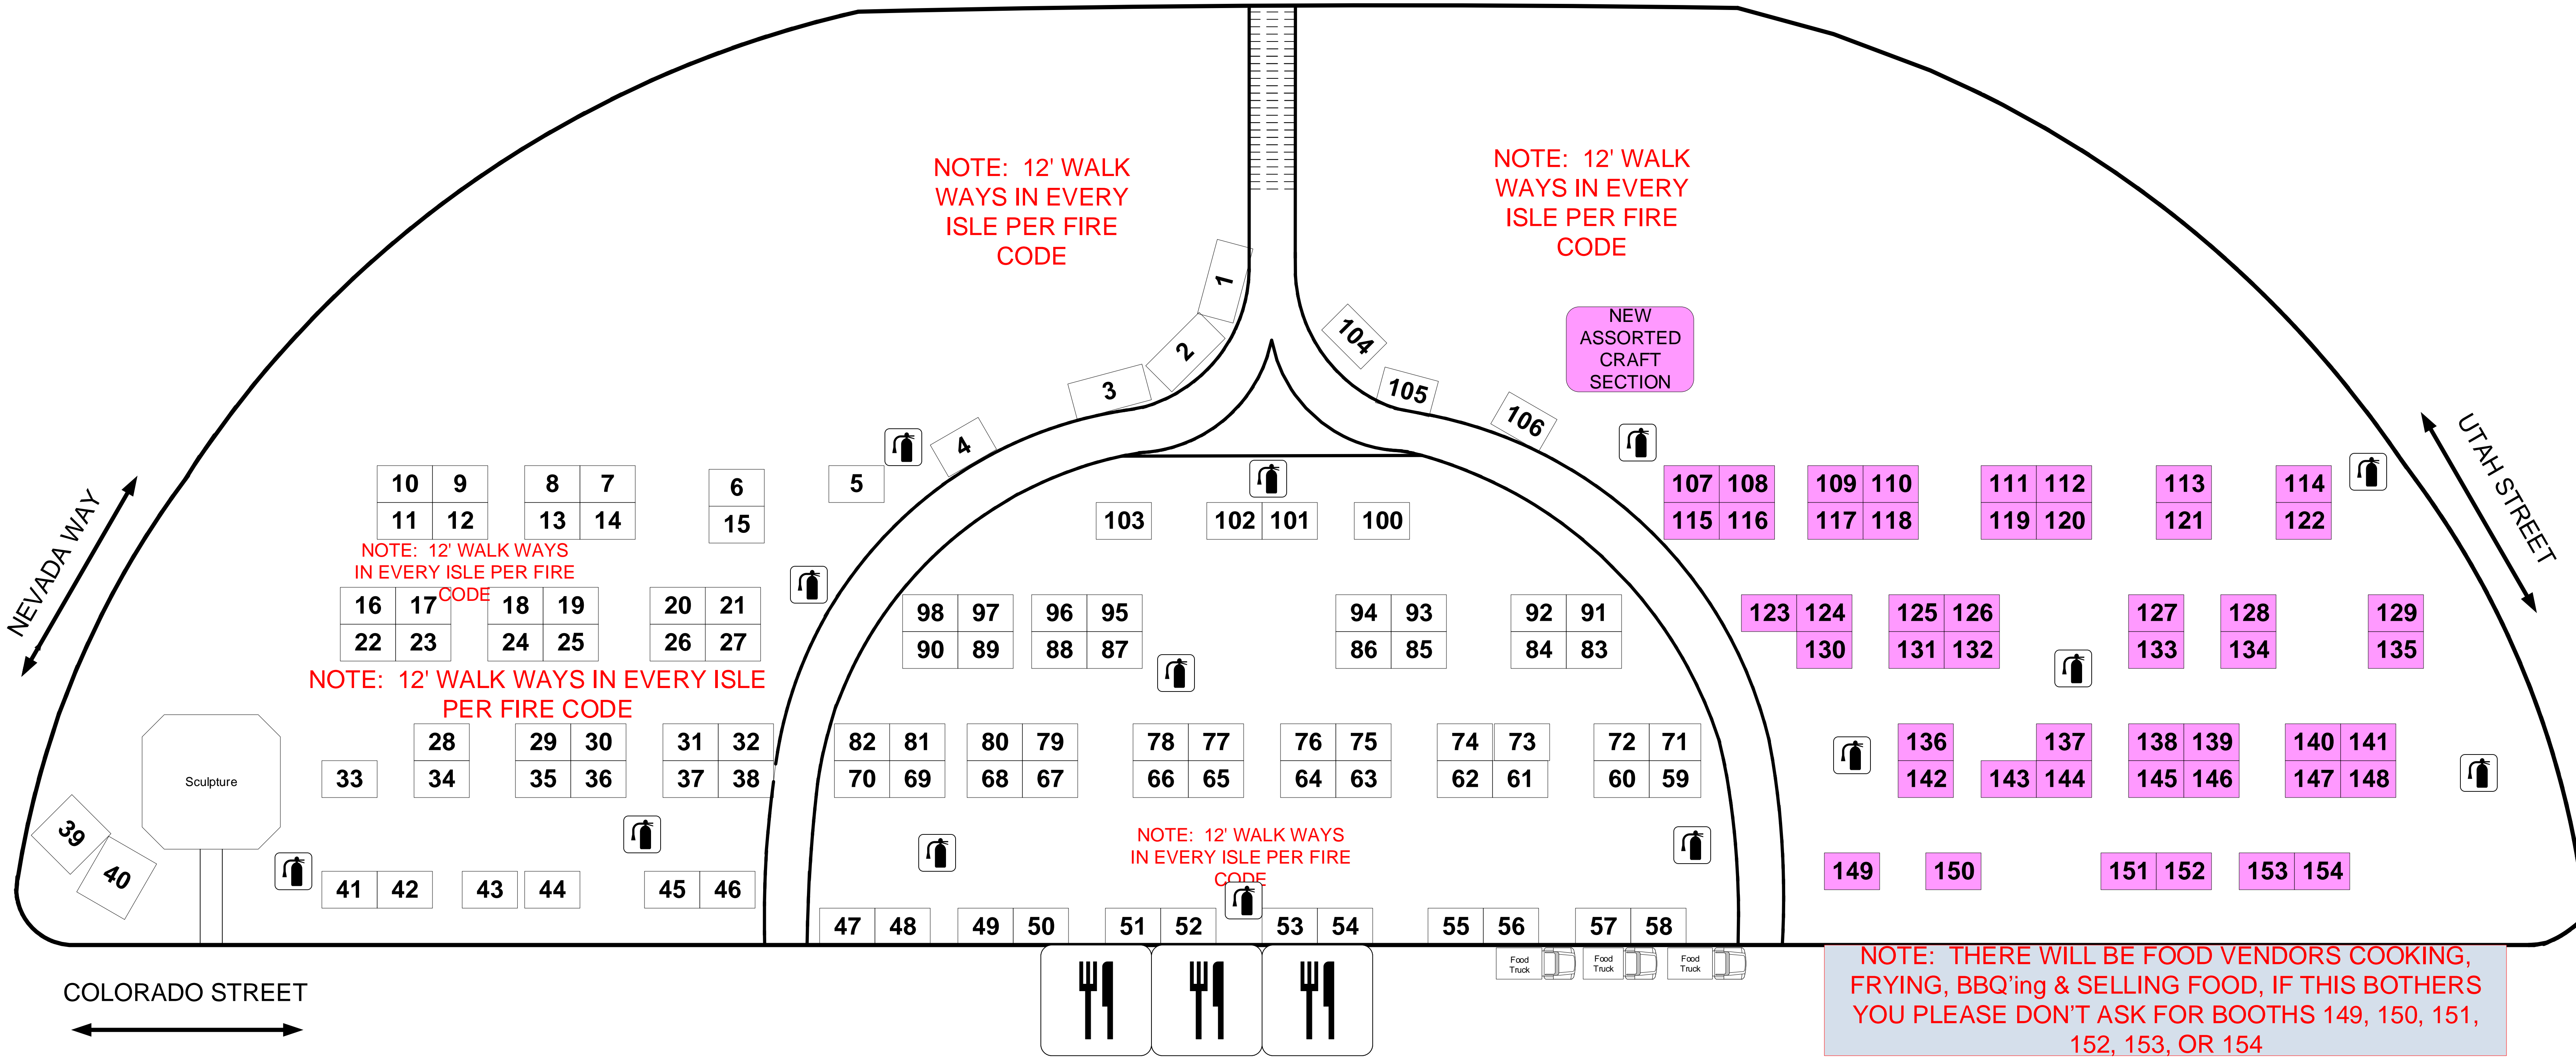

# WILBUR SQUARE

NOTE: 12' WALK WAYS IN EVERY ISLE PER FIRE CODE

NOTE: 12' WALK WAYS IN EVERY ISLE PER FIRE CODE

NOTE: 12' WALK WAYS IN EVERY ISLE PER FIRE CODE

NOTE: 12' WALK WAYS IN EVERY ISLE PER FIRE CODE

NOTE: 12' WALK WAYS IN EVERY ISLE PER FIRE CODE

NOTE: THERE WILL BE FOOD VENDORS COOKING, FRYING, BBQ'ing & SELLING FOOD, IF THIS BOTHERS YOU PLEASE DON'T ASK FOR BOOTHS 149, 150, 151, 152, 153, OR 154

NEW ASSORTED CRAFT SECTION

Sculpture

Food Truck

NEVADA WAY

UTAH STREET

COLORADO STREET