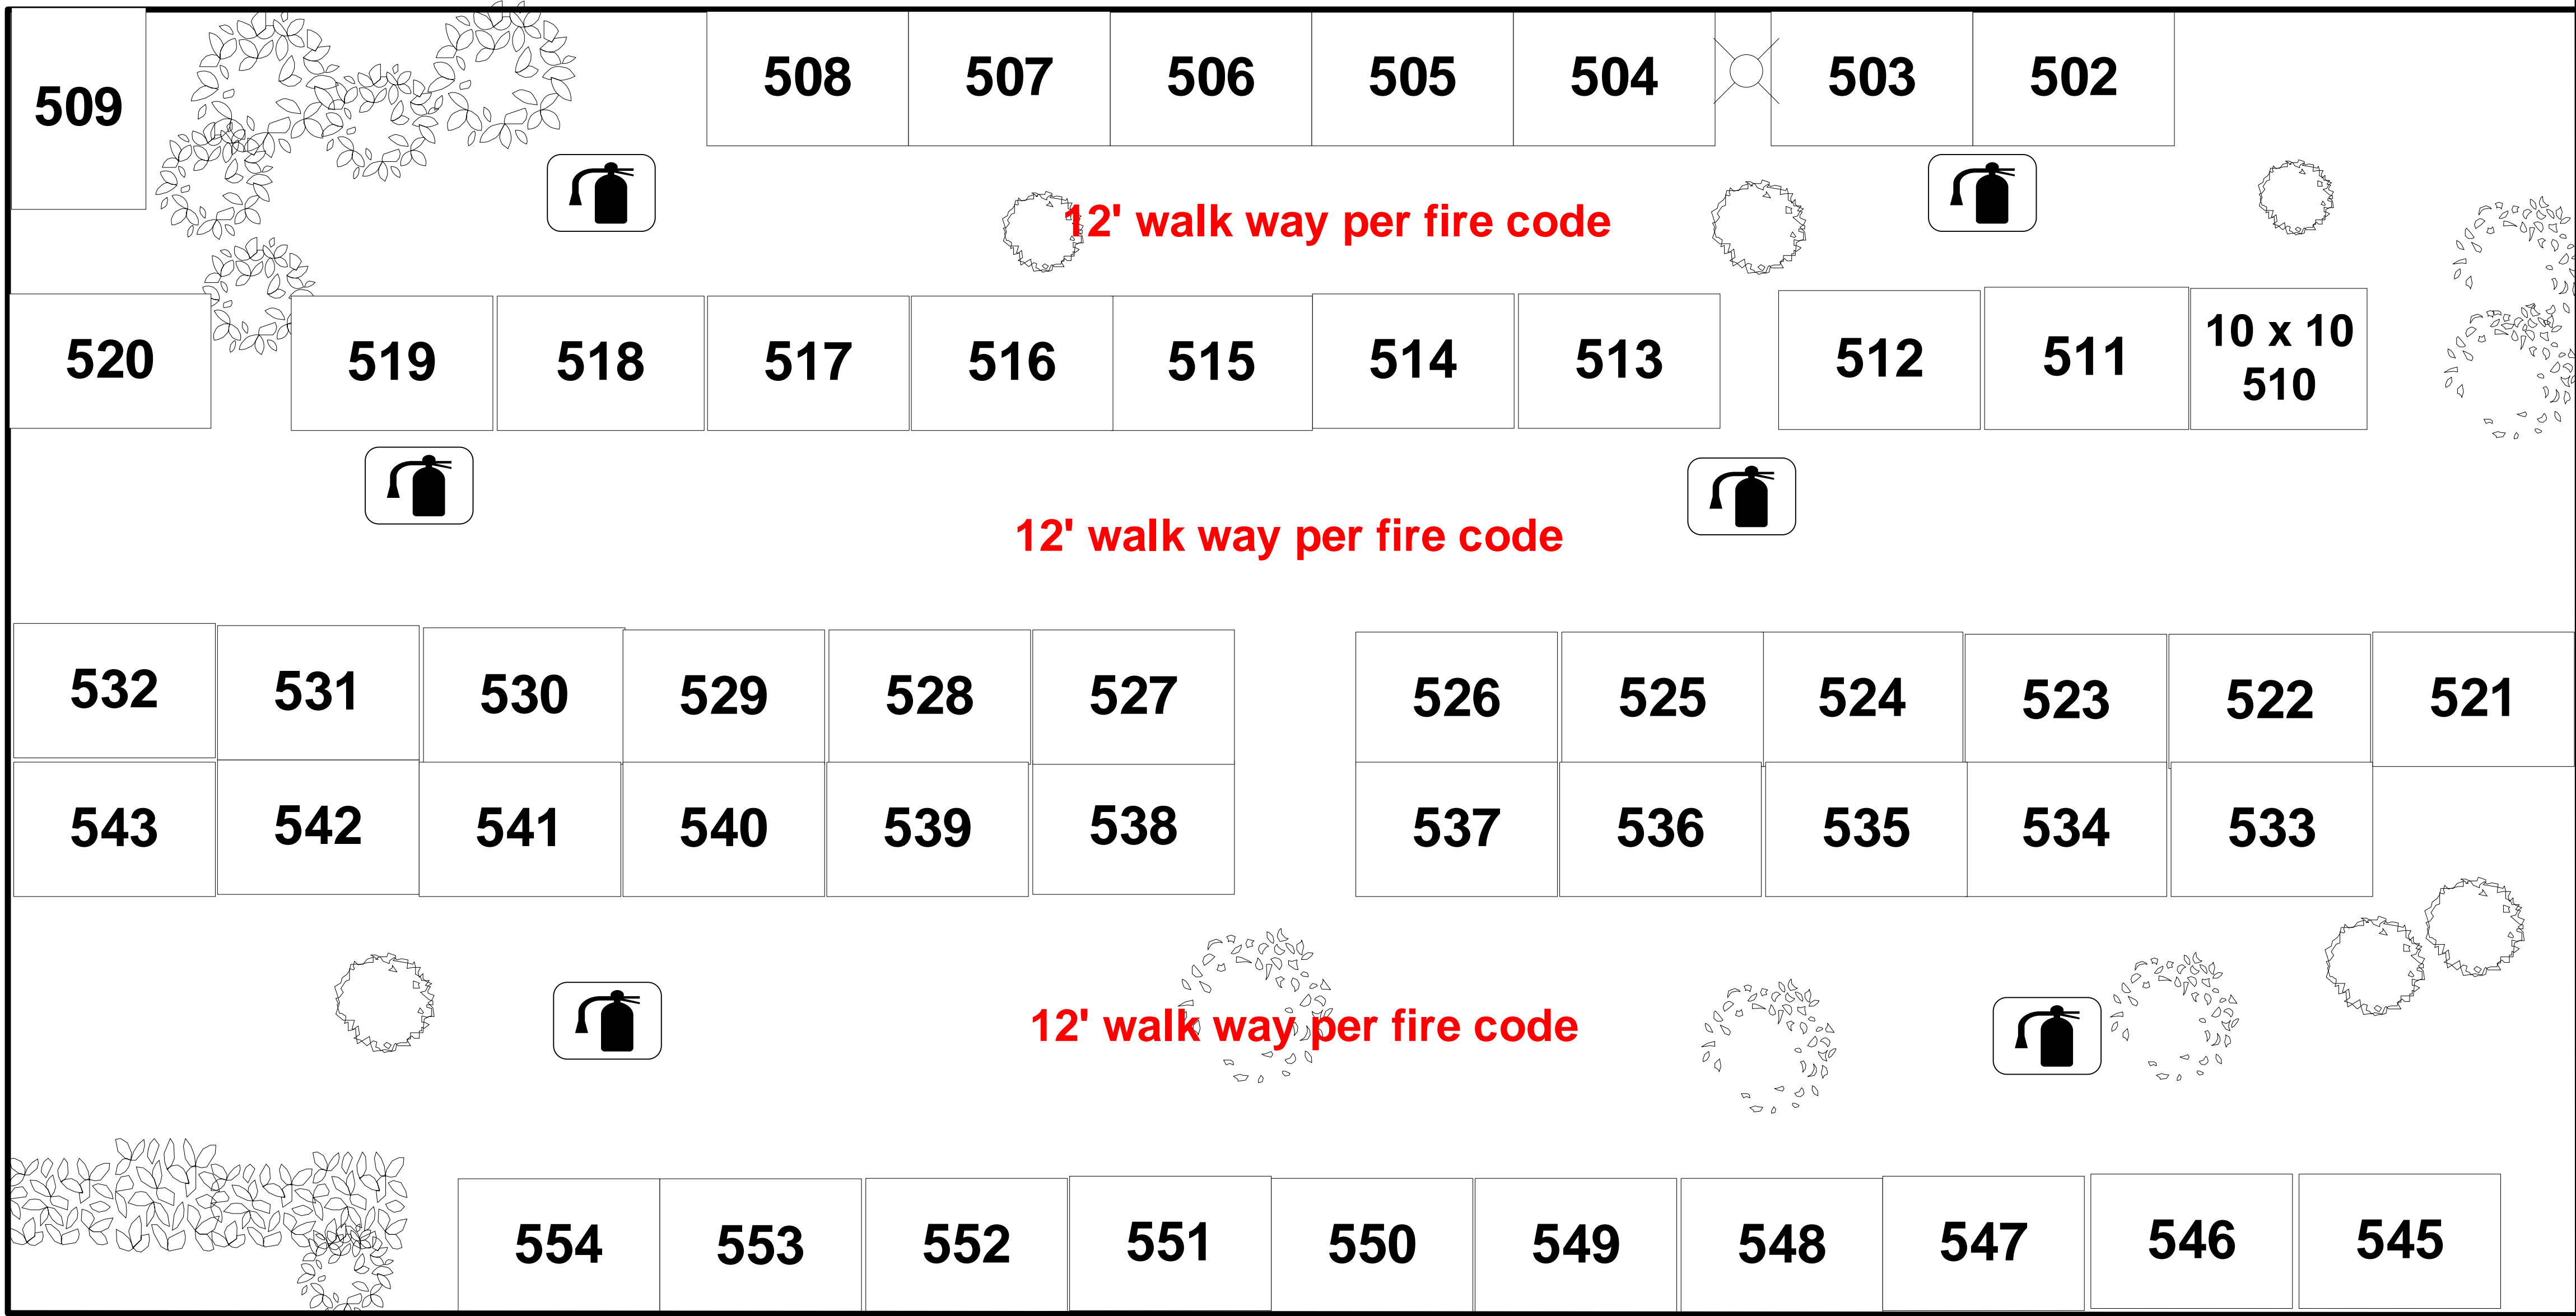

SOUTH ESCALANTE PARK

POST OFFICE

spons
or
spons
or
spons
or
spons
or
spons
or
spons
or

ARIZONA STREET

North Escalante Park

CITY HALL