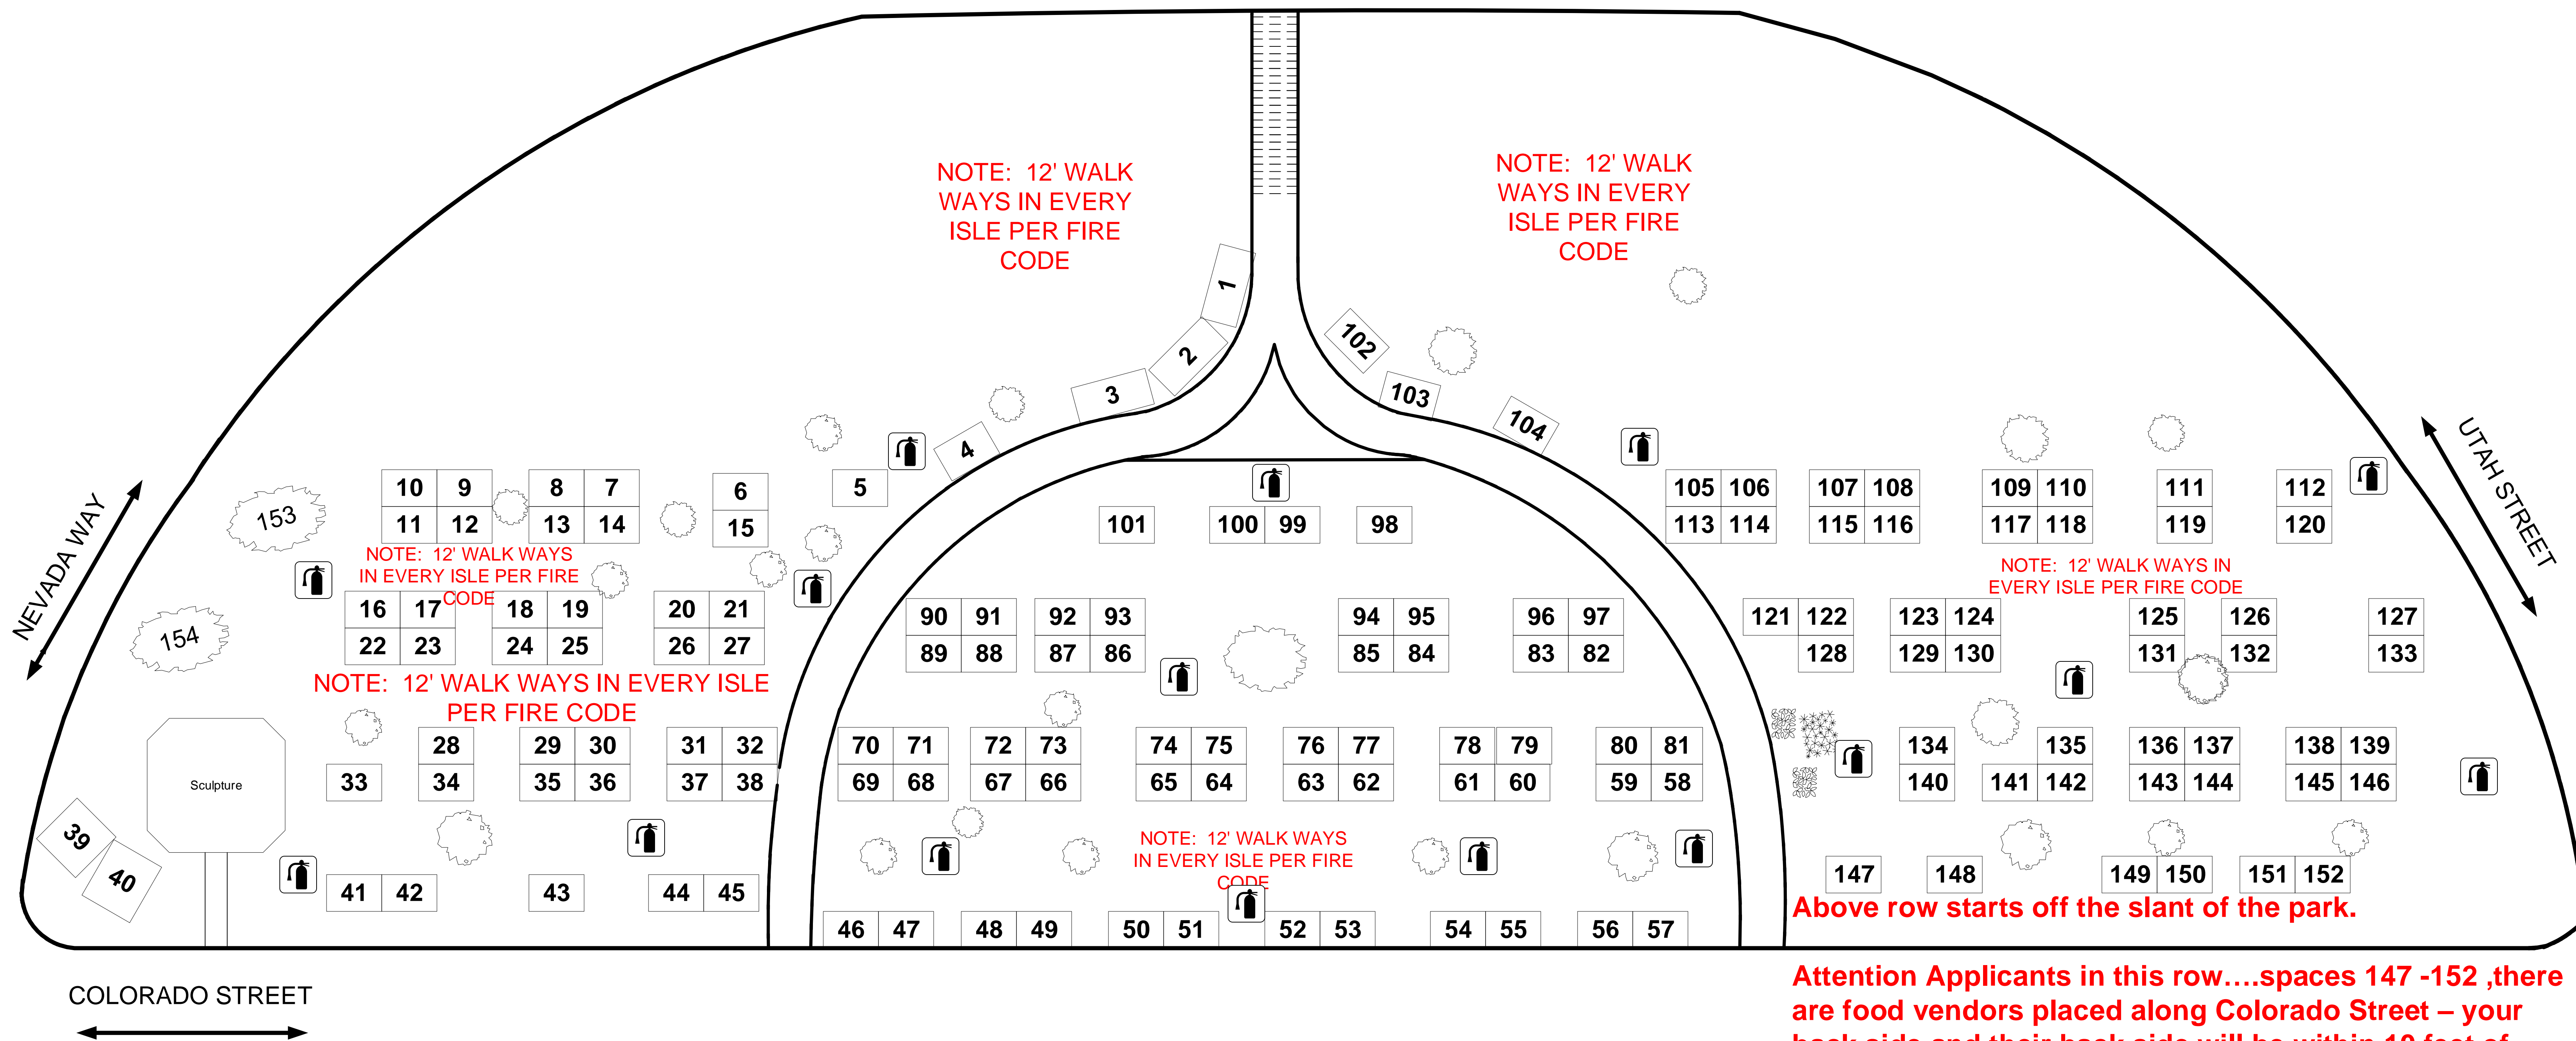

# WILBUR SQUARE

**Above row starts off the slant of the park.**

**Attention Applicants in this row....spaces 147 -152 ,there are food vendors placed along Colorado Street – your back side and their back side will be within 10 feet of one another. If food smells bother you or smoke will affect your work, do not apply in this area.**